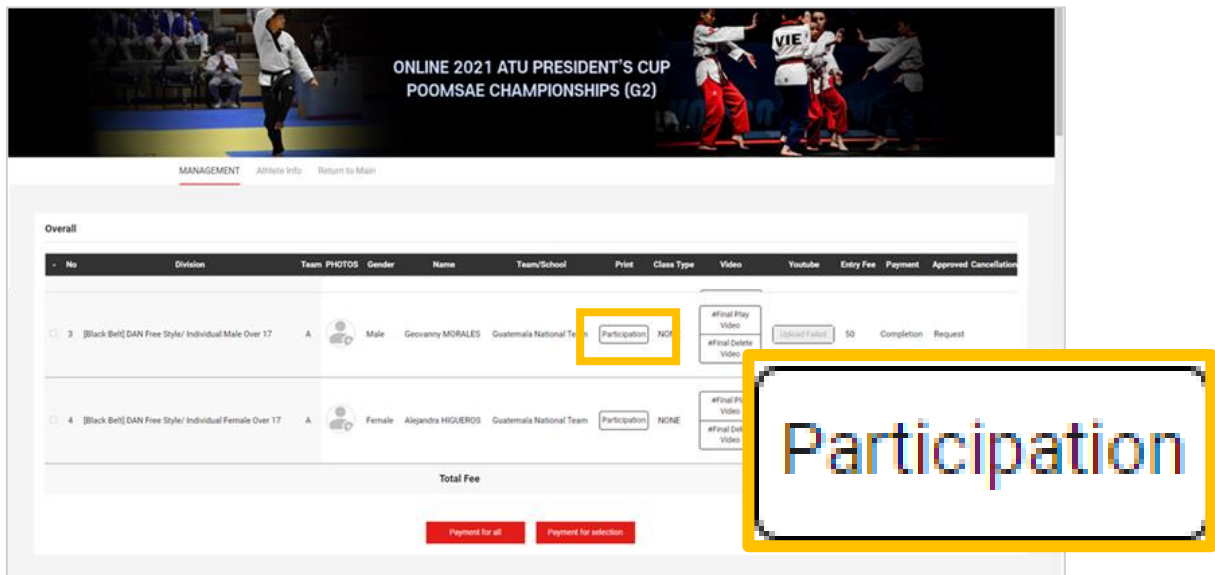

MANUAL

For CERTIFICATES

www.atupoomsae-g2.com
www.atupoomsae-open.com

Log In

- Log in www.atupoomsae-g2.com / www.atupoomsae-open.com and click Certificate.

- Click participation button.

Print Options

- Change your print options as below and print your certificates.